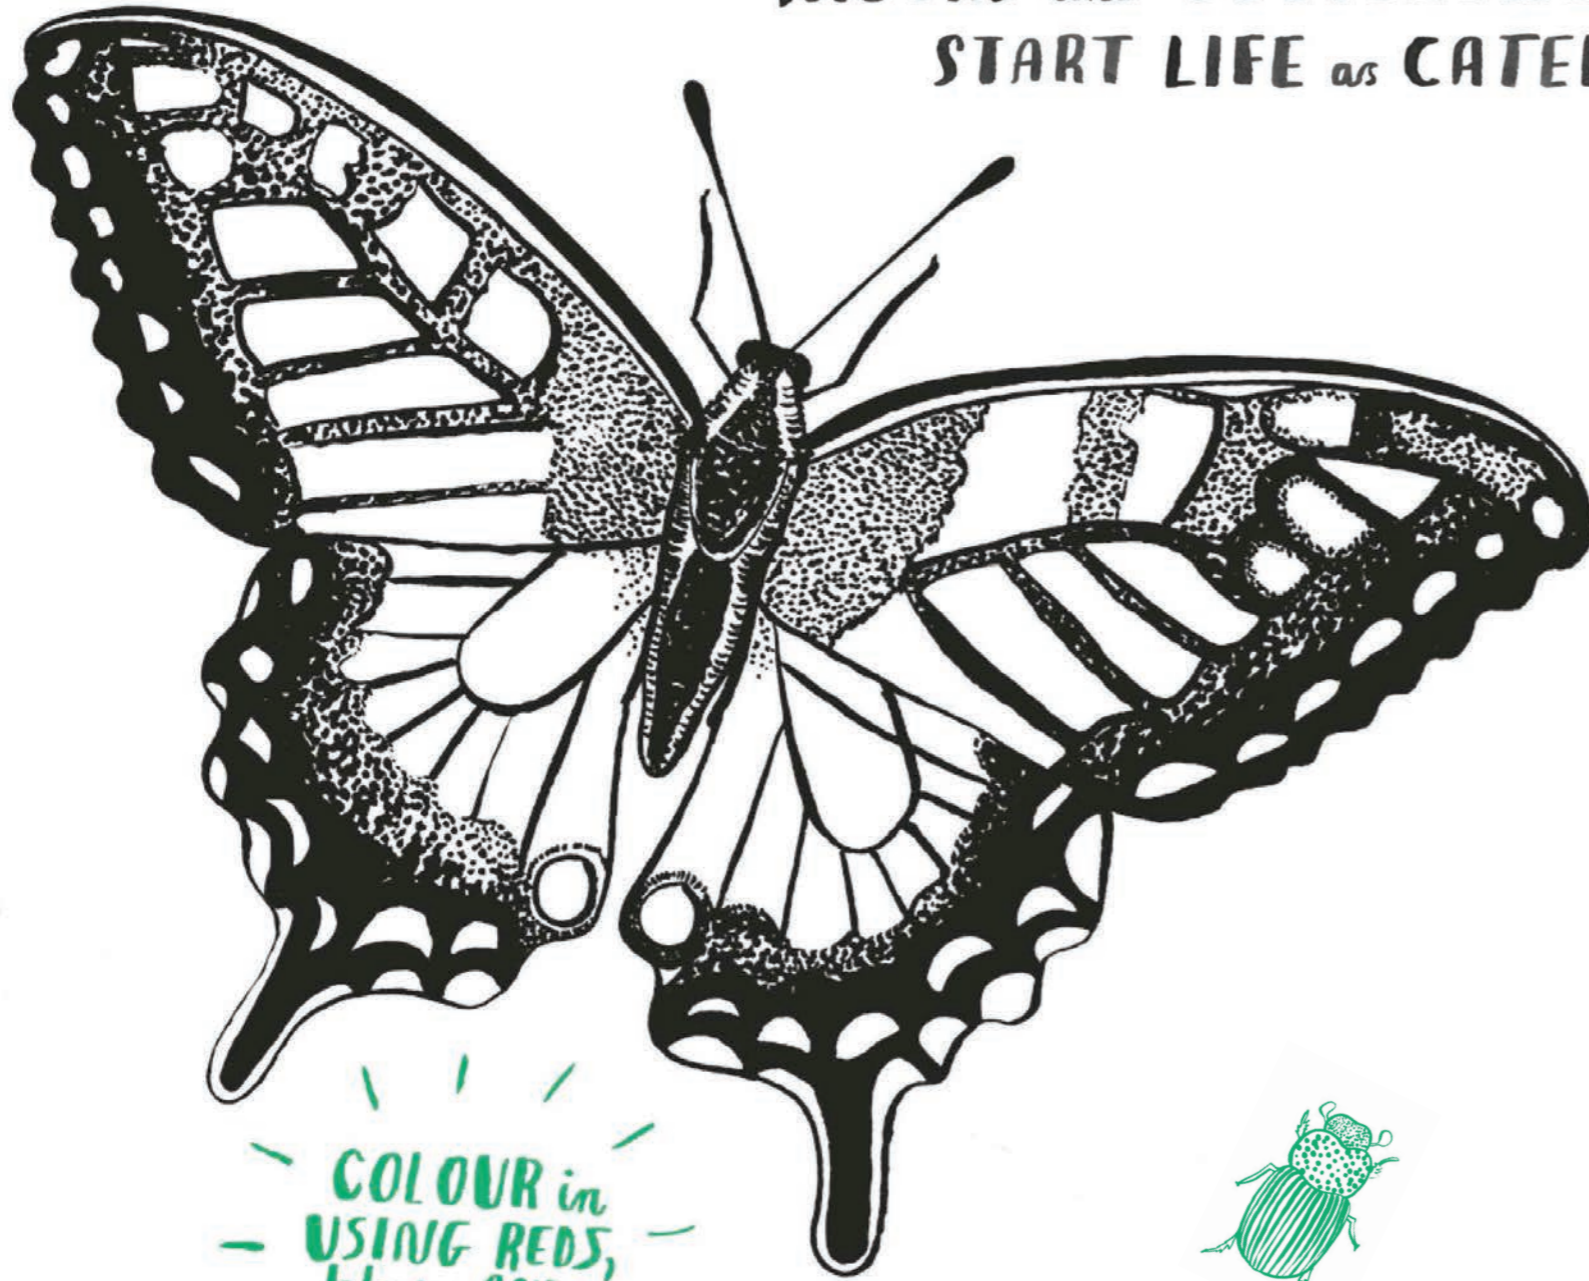

# MOTHS and BUTTERFLIES START LIFE as CATERPILLARS

COLOUR in  
USING REDS,  
blues AND  
YELLOW

CREATE INTRICATE PATTERNS  
FOR these BEETLES

MAKE these CATERPILLARS  
BEAUTIFULLY DIVERSE

GIVE SOME SPOTS,  
OTHERS STRIPES